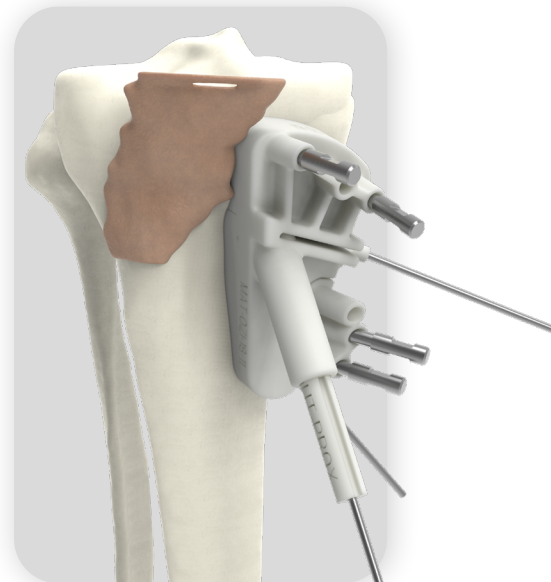

NEWCLIP
FACULTY

KNEE OSTEOTOMIES & PSI COURSE

Thursday 16th & Friday 17th November 2023

**EXPERT MEETING
& WET LAB**

NANTES, FRANCE

Scientific chair :

KOL to be confirmed