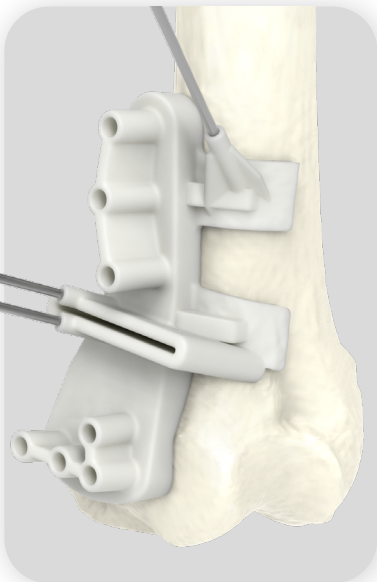

# KNEE OSTEOTOMIES & PSI COURSE

Thursday 16<sup>th</sup> & Friday 17<sup>th</sup> November 2023

**EXPERT MEETING  
& WET LAB**

NANTES, FRANCE

**Scientific chair :**

KOL to be confirmed